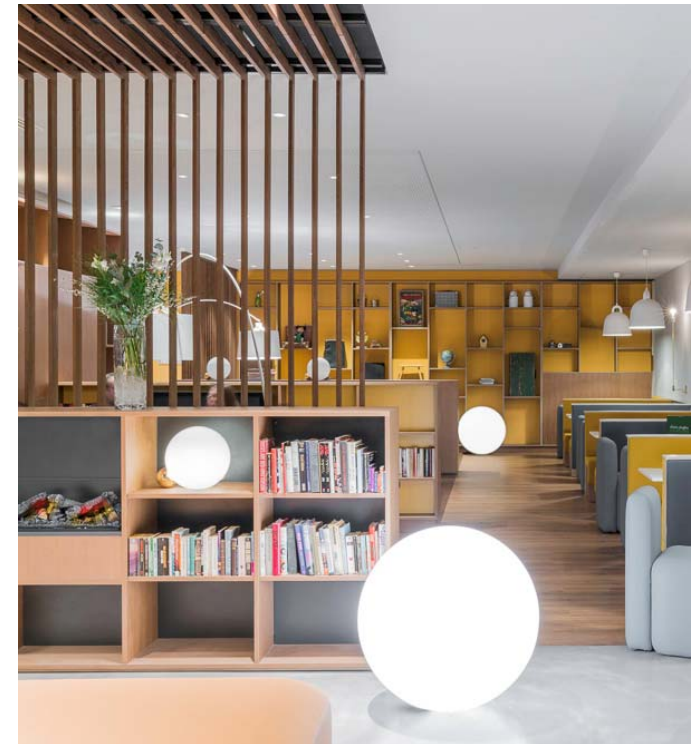

New to 2018 :

A fully refurbished **open lobby**.

The **restaurant Food & More** offering fresh and natural French cuisine.

A **Starbucks** for snacks throughout the day.