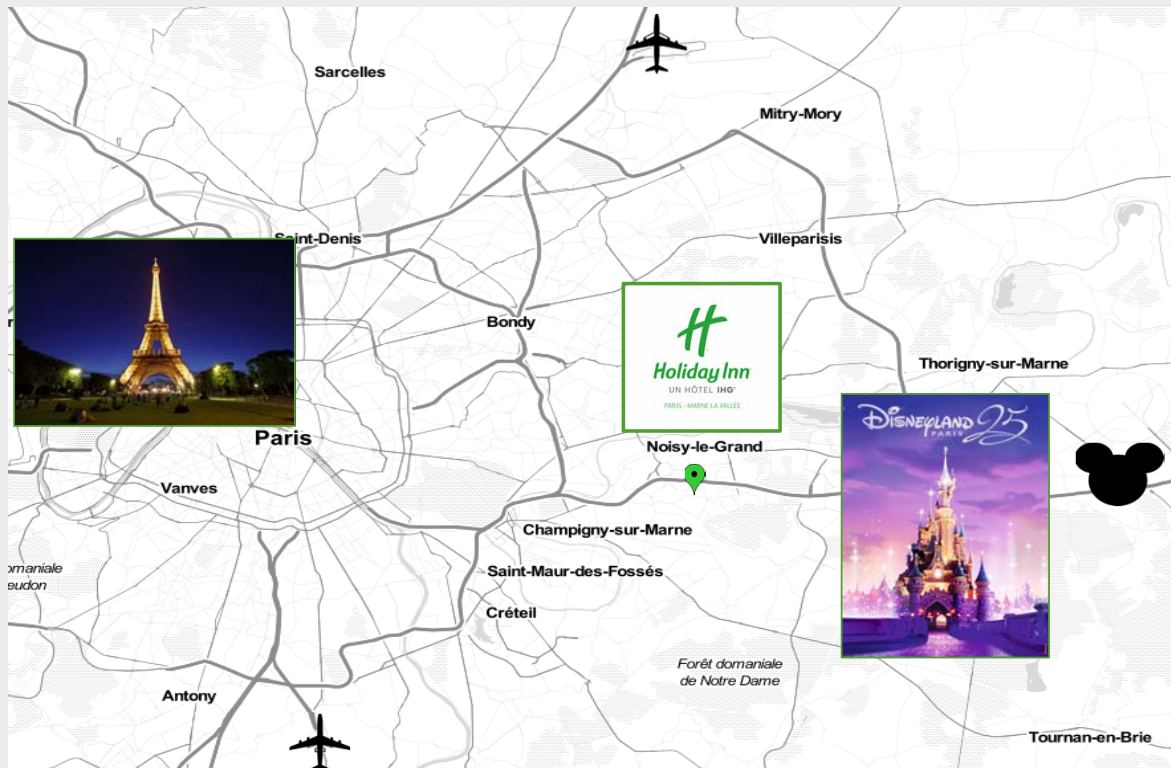

Ideally located at the city gates of Paris

- **RER A :**
Noisy le Grand Mont d'Est stop : 1min
- **Car :**
A4 eastern motorway : 3 mins
- **Train Stations :**
Gare de Lyon : 15 mins
Gare de Chessy Marne la Vallée : 15 mins
- **Airports :**
Roissy Charles de Gaulle : 30 mins
Orly : 30 mins